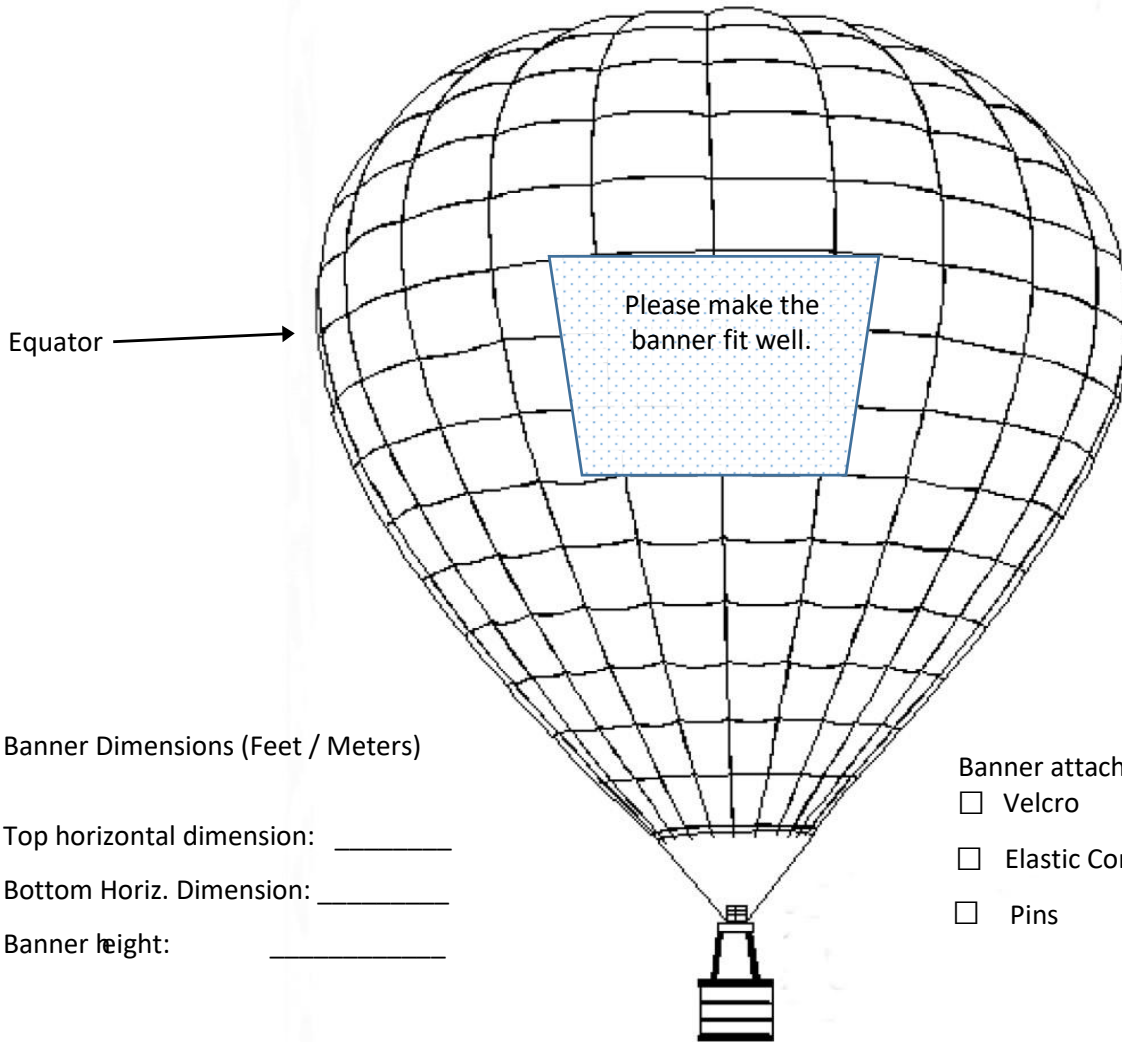

GREAT RENO BALLOON RACE

Please mark on this frame the approximate location of your banner. Insert the dimensions of the banner and clearly indicate the units of measurement. Do not mount banners above the equator. Typical banner is 15 feet high by 30 feet wide. Please attempt to achieve these dimensions.

Banners are very important to the sponsors. Your responsibility is to fly their banners. A proper fit may be obtained by installing them correctly. Good results will produce a happy sponsor and a happier event. Please pay particular attention to this detail. Proper banner installation is detailed in the document on Banner Installation.pdf.